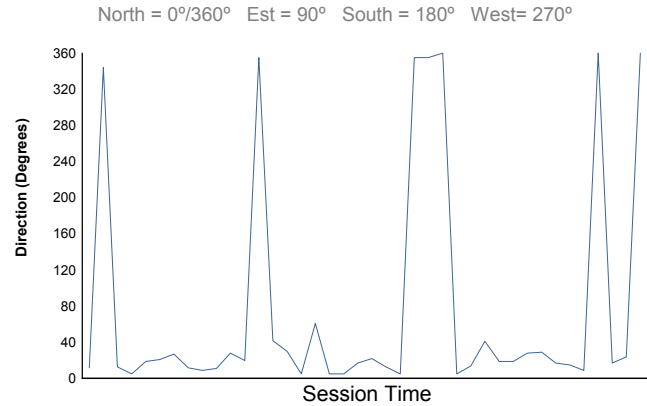

6 Hours of Bahrain
 World Series Formula V8 3.5
 Race 2

Weather Report

Air Temperature

Track Temperature

Humidity

Pressure

Wind Speed

Wind direction

Track Status: **DRY**